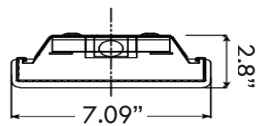

SPECIFICATION	
PERFORMANCE SUMMARY	
Input Voltage	120-277V
Input Frequency	50/60 Hz
Wattage	See Performance table
Lumens	See Performance Table
Efficacy	>131 LPW
CRI	80+
CCT	4000K / 5000K
Rated Life	75,000 Hr
L70	>72,000 Hr
Power Factor	>0.9
THD	<20%
Dimming	0-10V
Operating Temp.	-20°C to 50°C

DIMENSIONS

4ft

CARTON DIMENSIONS AND WEIGHT			
Model	Carton	Weight	PCS/BOX
4ft	9.0" x 50.0" x 5.0"	8 LBS	1

PERFORMANCE DETAILS				4000K		5000K	
Form Factor	Catalog No.	Rated Wattage	Tested Wattage	Total Lumens	Efficacy LPW	Total Lumens	Efficacy LPW
4ft	ETH-WP-4-34W	38.6W	40W	5200 lm	130	5240 lm	131

Specifications and Dimensions subject to change without notice