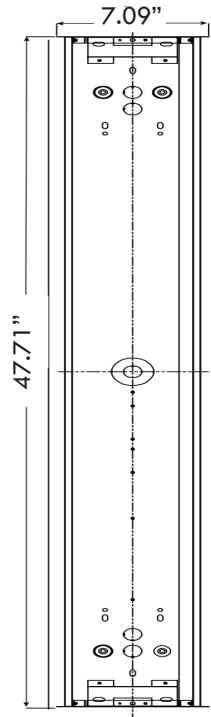

## ORDERING INFORMATION

Example : ETH-WP-4-40W-4K

Nomenclature	Series	Form	Wattage	Color Temp.
ETH	WP	4	40W	4K
ETH = Etherium	WP = Wraparound Series	4 = 4 Feet	40W = 40 Watts	4K = 4000K 5K = 5000K

\*\*\*Specifications and Dimensions subject to change without notice\*\*\*

## DIMENSIONS

4ft

CARTON DIMENSIONS AND WEIGHT			
Model	Carton	Weight	PCS/BOX
4ft	9.0" x 50.0" x 5.0"	8 LBS	1

PERFORMANCE DETAILS				4000K		5000K	
Form Factor	Catalog No.	Rated Wattage	Tested Wattage	Total Lumens	Efficacy LPW	Total Lumens	Efficacy LPW
4ft	ETH-WP-4-34W	38.6W	40W	5200 lm	130	5240 lm	131